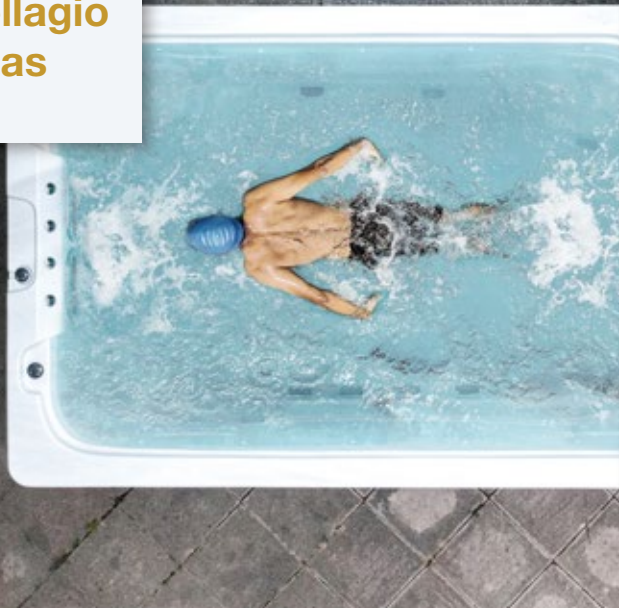

**Bellagio
Spas**

Atlantic 15

Feature

Capacity  6 Jets  27 Pumps  5

Measurements  181" x 91" x 52"

Premium Lighting System

- LED Jet Illumination
- Underwater Mood Lighting
- Perimeter & Valve Laser Lighting
- Corner & Skirt Panel Laser Lighting
- LED Glow Cupholders

Energy-Saving Insulation System

- Polyfoam Insulation
- Triple-Layered Side Insulation
- Enviro-Seal Base

Extra Features

- Gecko Bluetooth Audio System
- Heater/Chiller Ready

Specifications

Cabinet Color	●
Shell Color	●
Dry Weight	1499 lbs
Water Capacity	2457 gallons
Pumps	4 x 5.0Hp
Controls	Gecko Touch Screen